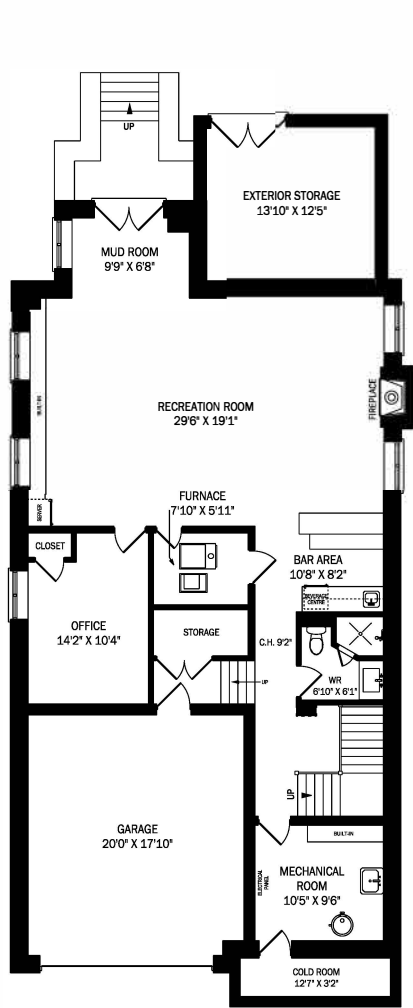

496 Fairlawn Avenue -Bedford Park-

LOWER LEVEL - 1524 SQUARE FEET

MAIN FLOOR - 1960 SQUARE FEET

SECOND FLOOR - 1898 SQUARE FEET