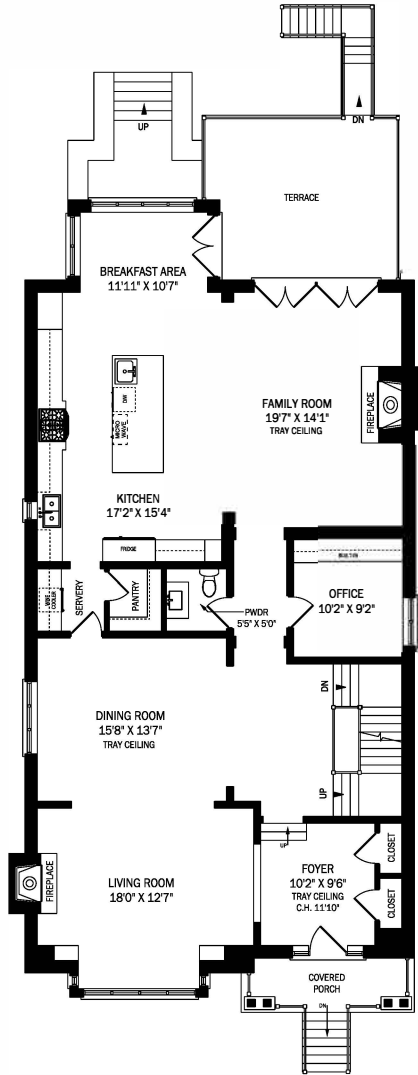

496 Fairlawn Avenue -Bedford Park-

LOWER LEVEL - 1524 SQUARE FEET

MAIN FLOOR - 1960 SQUARE FEET

SECOND FLOOR - 1898 SQUARE FEET