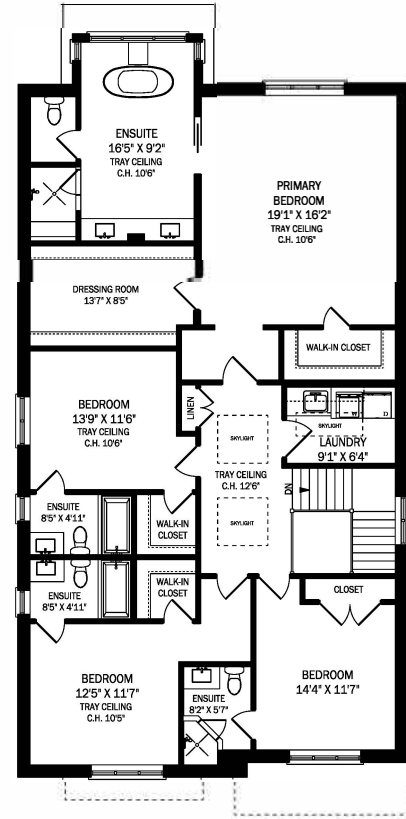

496 Fairlawn Avenue -Bedford Park-

LOWER LEVEL - 1524 SQUARE FEET

MAIN FLOOR - 1960 SQUARE FEET

SECOND FLOOR - 1898 SQUARE FEET