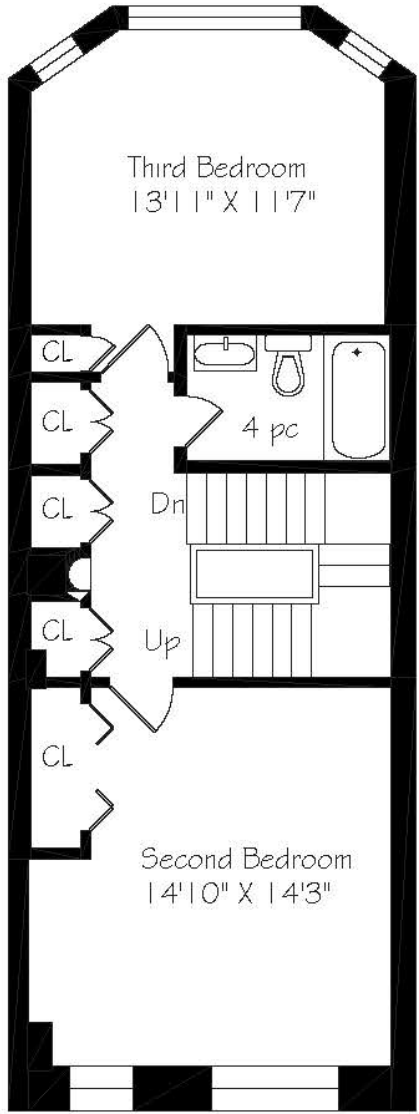

# 57 Woodlawn Avenue West

Main Floor  
690 Square Feet

Measurements and Calculations are approximate  
To be used as guidelines only

Second Floor  
690 Square Feet

Measurements and Calculations are approximate  
To be used as guidelines only

Third Floor  
690 Square Feet

Measurements and Calculations are approximate  
To be used as guidelines only

Lower Level  
690 Square Feet

Measurements and Calculations are approximate  
To be used as guidelines only

Basement  
485 Square Feet

Measurements and Calculations are approximate  
To be used as guidelines only