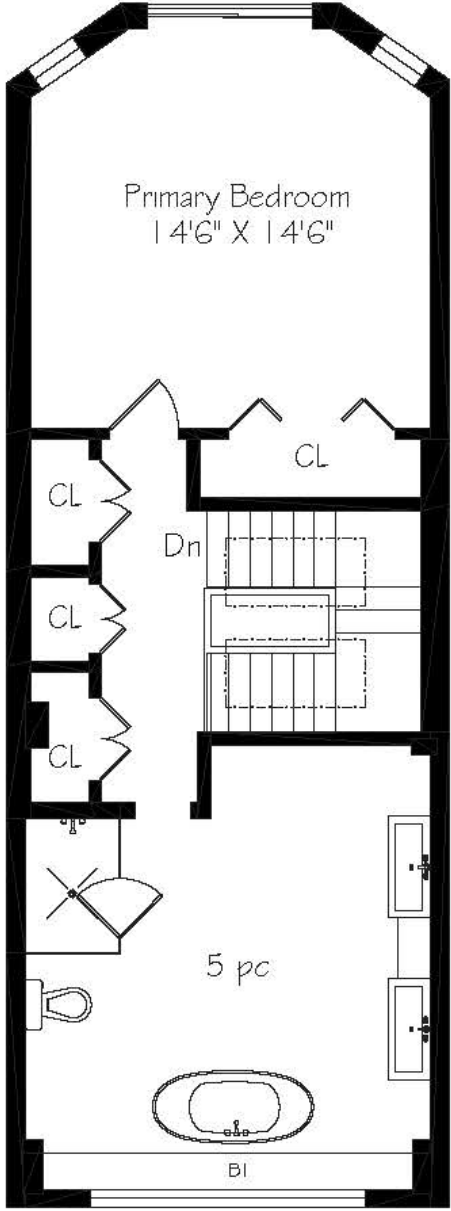

# 57 Woodlawn Avenue West

Main Floor  
690 Square Feet

Measurements and Calculations are approximate  
To be used as guidelines only

Second Floor  
690 Square Feet

Measurements and Calculations are approximate  
To be used as guidelines only

Third Floor  
690 Square Feet

Measurements and Calculations are approximate  
To be used as guidelines only

Lower Level  
690 Square Feet

Measurements and Calculations are approximate  
To be used as guidelines only

Basement  
485 Square Feet

Measurements and Calculations are approximate  
To be used as guidelines only