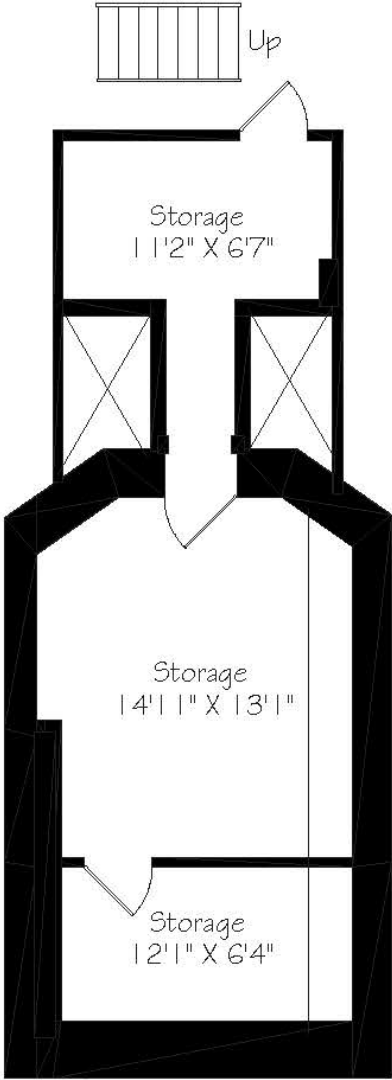

# 57 Woodlawn Avenue West

Main Floor  
690 Square Feet

Measurements and Calculations are approximate  
To be used as guidelines only

Second Floor  
690 Square Feet

Measurements and Calculations are approximate  
To be used as guidelines only

Third Floor  
690 Square Feet

Measurements and Calculations are approximate  
To be used as guidelines only

Lower Level  
690 Square Feet

Measurements and Calculations are approximate  
To be used as guidelines only

Basement  
485 Square Feet

Measurements and Calculations are approximate  
To be used as guidelines only