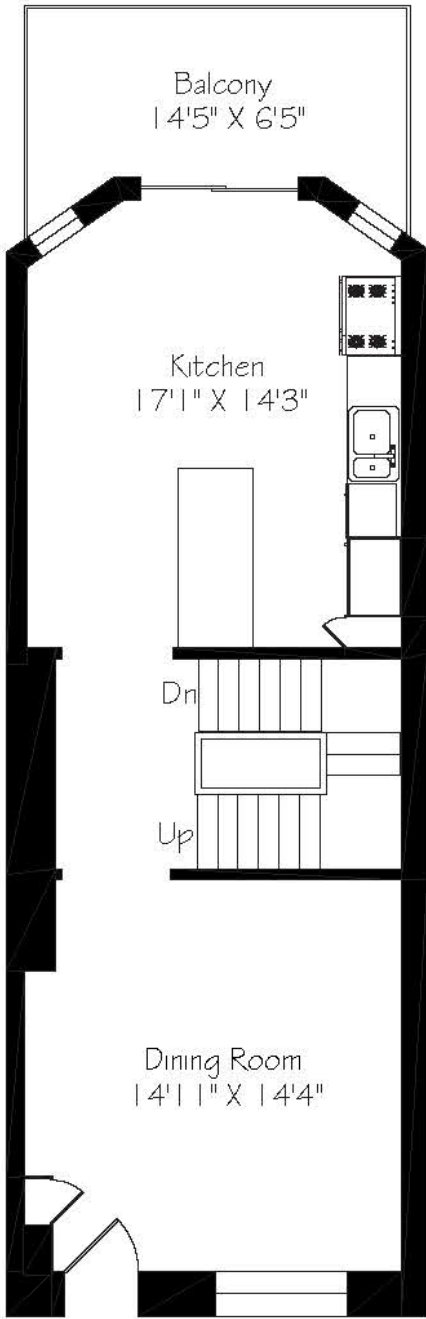

# 57 Woodlawn Avenue West

Main Floor  
690 Square Feet

Measurements and Calculations are approximate  
To be used as guidelines only

Second Floor  
690 Square Feet

Measurements and Calculations are approximate  
To be used as guidelines only

Third Floor  
690 Square Feet

Measurements and Calculations are approximate  
To be used as guidelines only

Lower Level  
690 Square Feet

Measurements and Calculations are approximate  
To be used as guidelines only

Basement  
485 Square Feet

Measurements and Calculations are approximate  
To be used as guidelines only