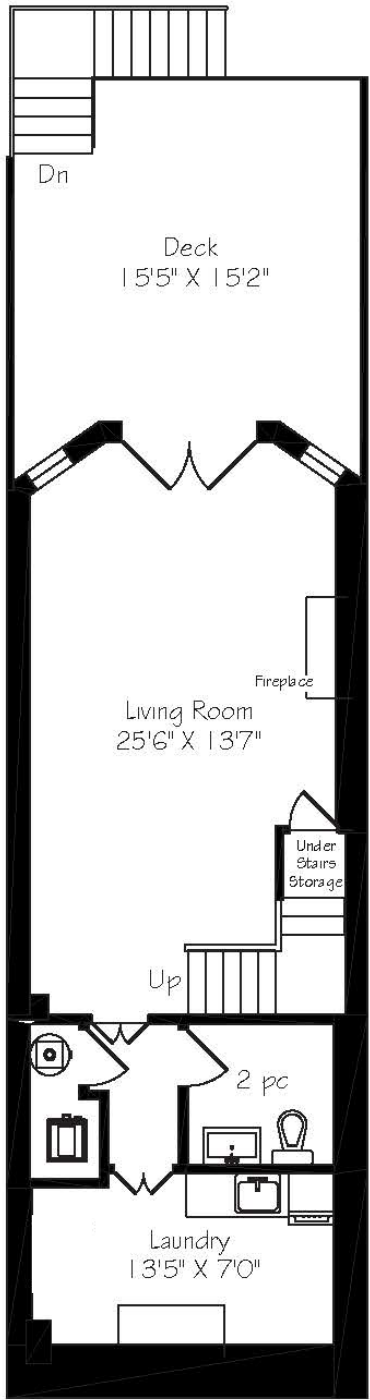

# 57 Woodlawn Avenue West

Main Floor  
690 Square Feet

Measurements and Calculations are approximate  
To be used as guidelines only

Second Floor  
690 Square Feet

Measurements and Calculations are approximate  
To be used as guidelines only

Third Floor  
690 Square Feet

Measurements and Calculations are approximate  
To be used as guidelines only

Lower Level  
690 Square Feet

Measurements and Calculations are approximate  
To be used as guidelines only

Basement  
485 Square Feet

Measurements and Calculations are approximate  
To be used as guidelines only