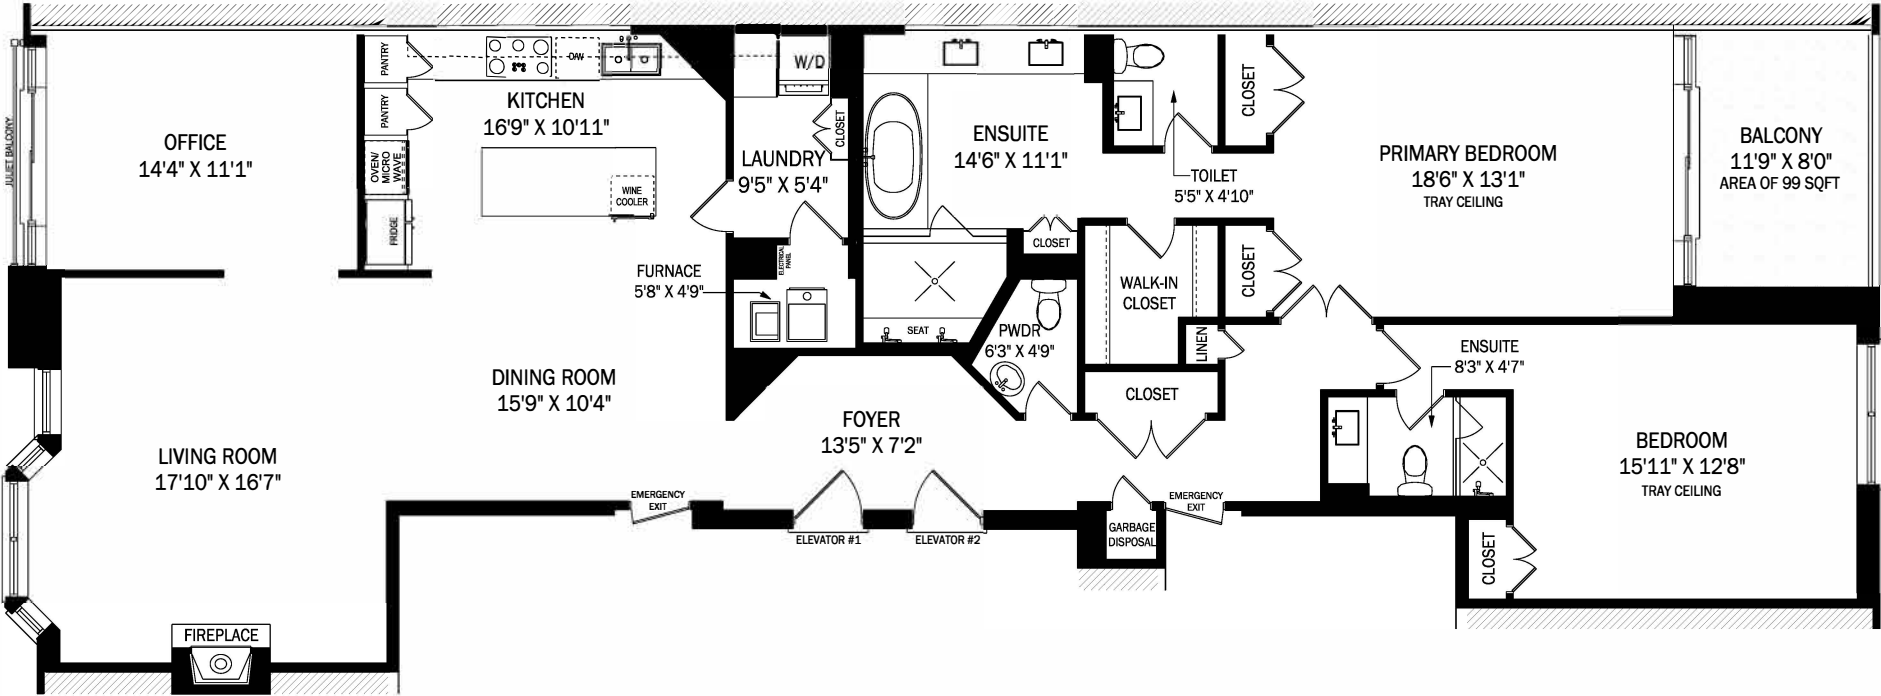

70 Rosehill Avenue, Suite 607

The Rosehill

SUITE #607 - APPROX. 2078 SQUARE FEET