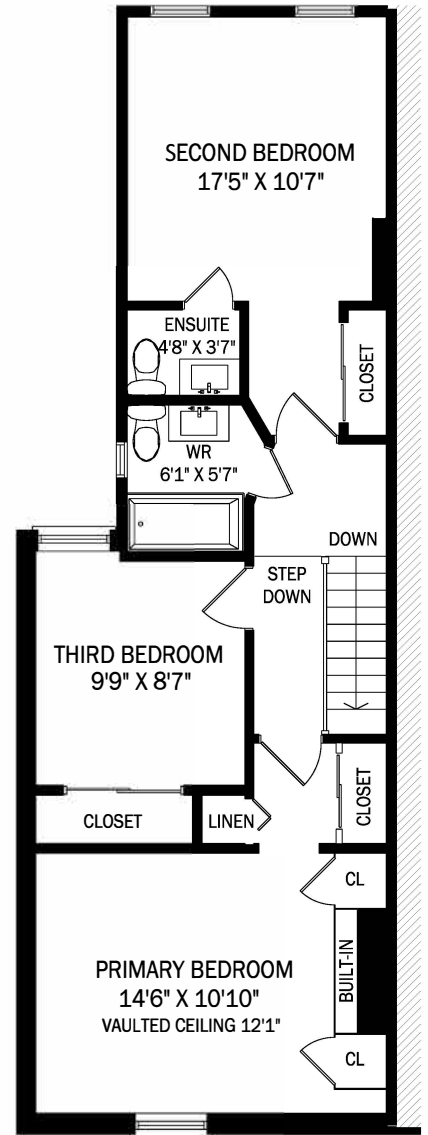

109 HAMILTON STREET, TORONTO

LOWER LEVEL - 545 SQUARE FEET

MAIN LEVEL - 711 SQUARE FEET

SECOND LEVEL - 651 SQUARE FEET