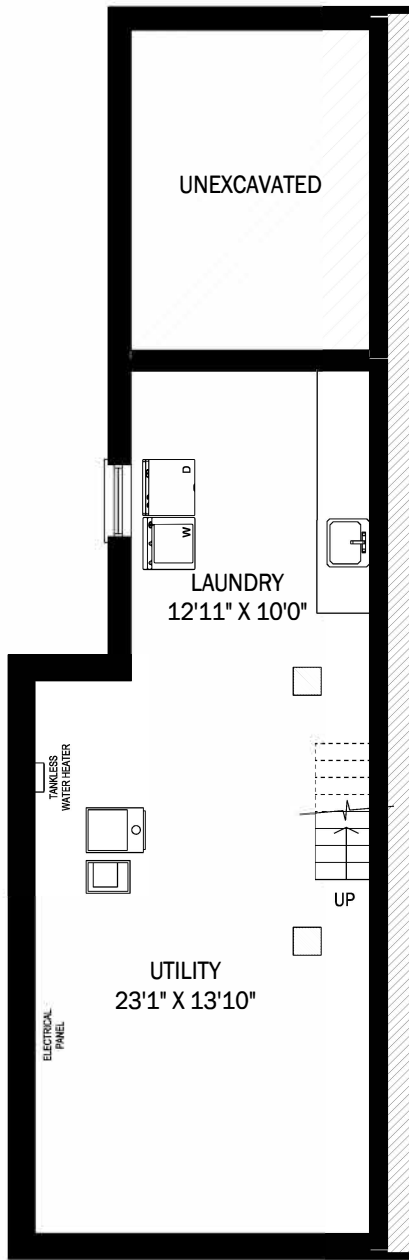

109 HAMILTON STREET, TORONTO

LOWER LEVEL - 545 SQUARE FEET

MAIN LEVEL - 711 SQUARE FEET

SECOND LEVEL - 651 SQUARE FEET