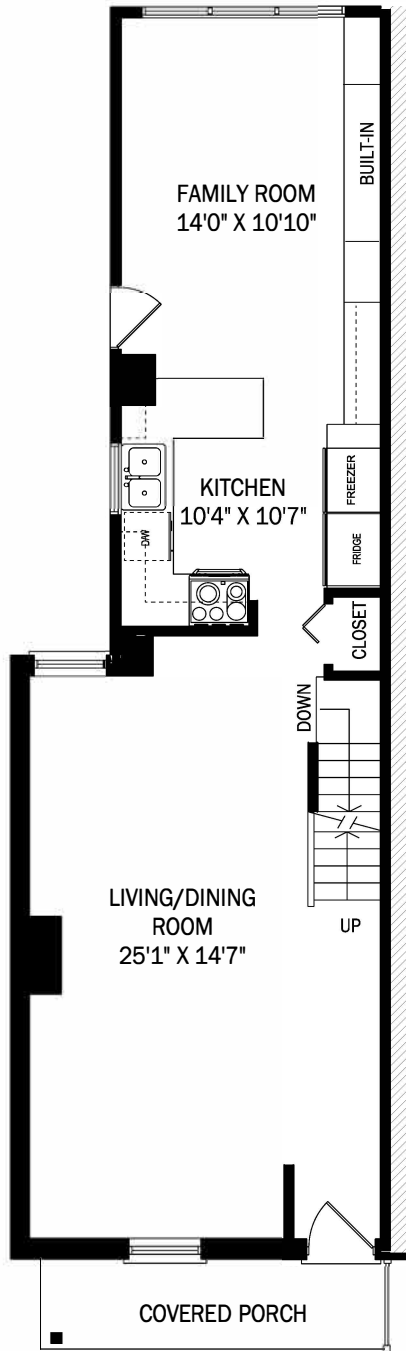

109 HAMILTON STREET, TORONTO

LOWER LEVEL - 545 SQUARE FEET

MAIN LEVEL - 711 SQUARE FEET

SECOND LEVEL - 651 SQUARE FEET