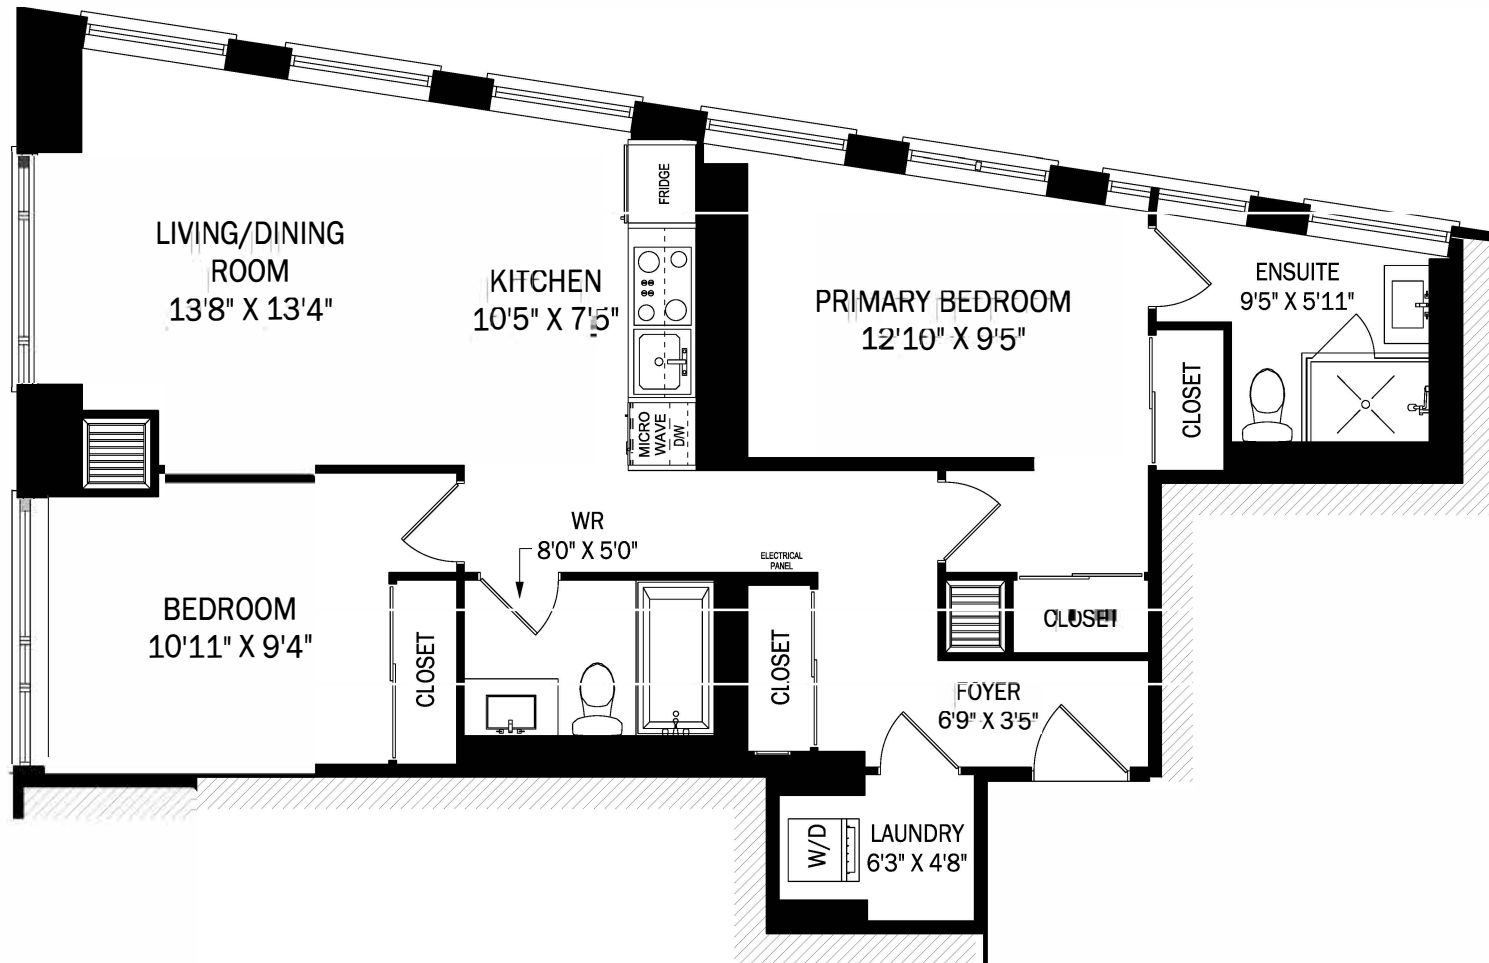

1505-470 FRONT STREET, TORONTO

CEILING HEIGHT 9'0"

SUITE #1505 - APPROX. 924 SQUARE FEET