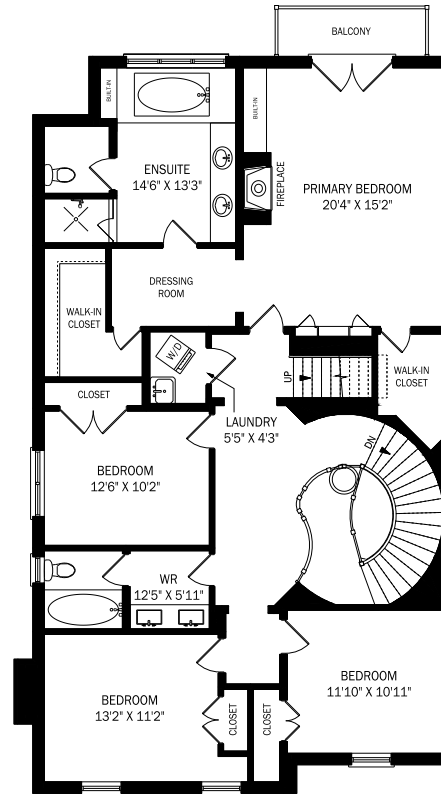

24 TRUE DAVIDSON DRIVE, TORONTO

CEILING HEIGHT 8'2"
LOWER LEVEL - 1354 SQUARE FEET

CEILING HEIGHT 10'0"
MAIN FLOOR - 1753 SQUARE FEET

CEILING HEIGHT 9'0"
SECOND FLOOR - 1742 SQUARE FEET

CEILING HEIGHT 8'2"
THIRD FLOOR - 668 SQUARE FEET