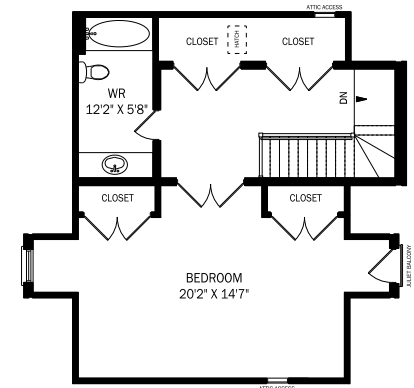

24 TRUE DAVIDSON DRIVE, TORONTO

CEILING HEIGHT 8'2"
LOWER LEVEL - 1354 SQUARE FEET

CEILING HEIGHT 10'0"
MAIN FLOOR - 1753 SQUARE FEET

CEILING HEIGHT 9'0"
SECOND FLOOR - 1742 SQUARE FEET

CEILING HEIGHT 8'2"
THIRD FLOOR - 668 SQUARE FEET