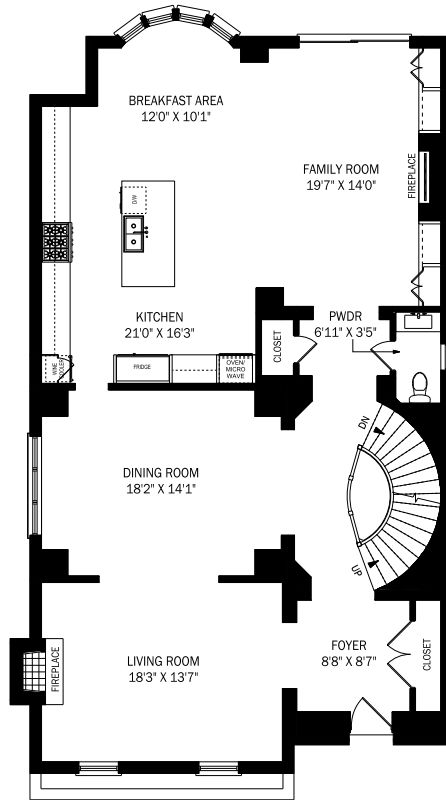

24 TRUE DAVIDSON DRIVE, TORONTO

CEILING HEIGHT 8'2"
LOWER LEVEL - 1354 SQUARE FEET

CEILING HEIGHT 10'0"
MAIN FLOOR - 1753 SQUARE FEET

CEILING HEIGHT 9'0"
SECOND FLOOR - 1742 SQUARE FEET

CEILING HEIGHT 8'2"
THIRD FLOOR - 668 SQUARE FEET