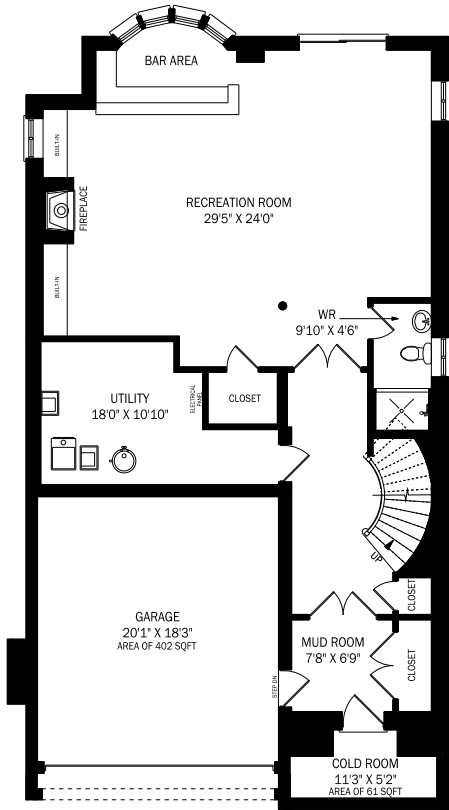

24 TRUE DAVIDSON DRIVE, TORONTO

CEILING HEIGHT 8'2"
LOWER LEVEL - 1354 SQUARE FEET

CEILING HEIGHT 10'0"
MAIN FLOOR - 1753 SQUARE FEET

CEILING HEIGHT 9'0"
SECOND FLOOR - 1742 SQUARE FEET

CEILING HEIGHT 8'2"
THIRD FLOOR - 668 SQUARE FEET