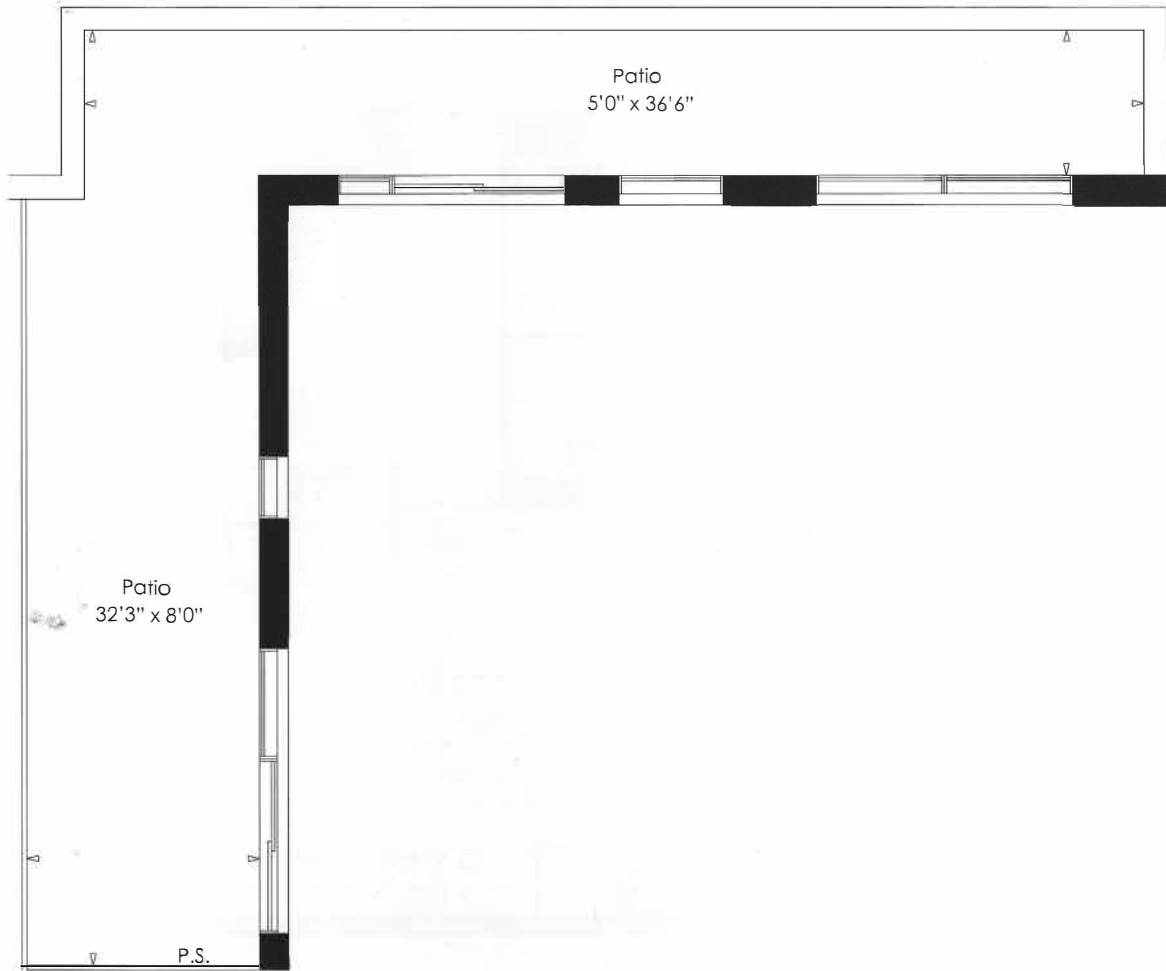

2 BEDROOM + DEN 2A+D
935 SQ.FT. TOWER D

4th-25th floor

3rd floor