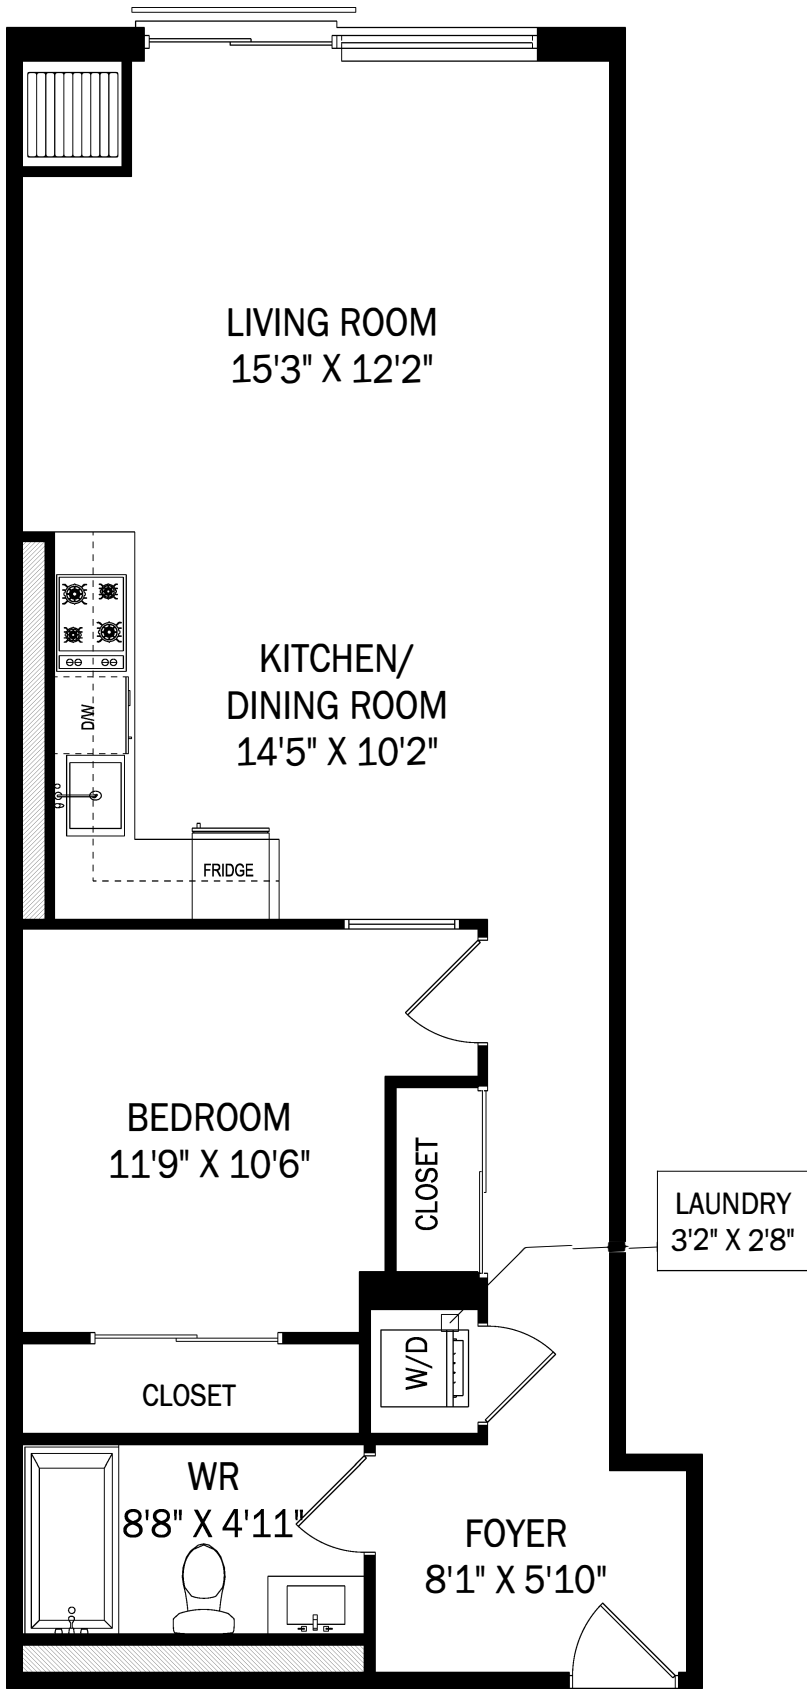

JULIET BALCONY

LIVING ROOM  
15'3" X 12'2"

KITCHEN/  
DINING ROOM  
14'5" X 10'2"

BEDROOM  
11'9" X 10'6"

LAUNDRY  
3'2" X 2'8"

CLOSET

CLOSET

W/D

WR  
8'8" X 4'11"

FOYER  
8'1" X 5'10"