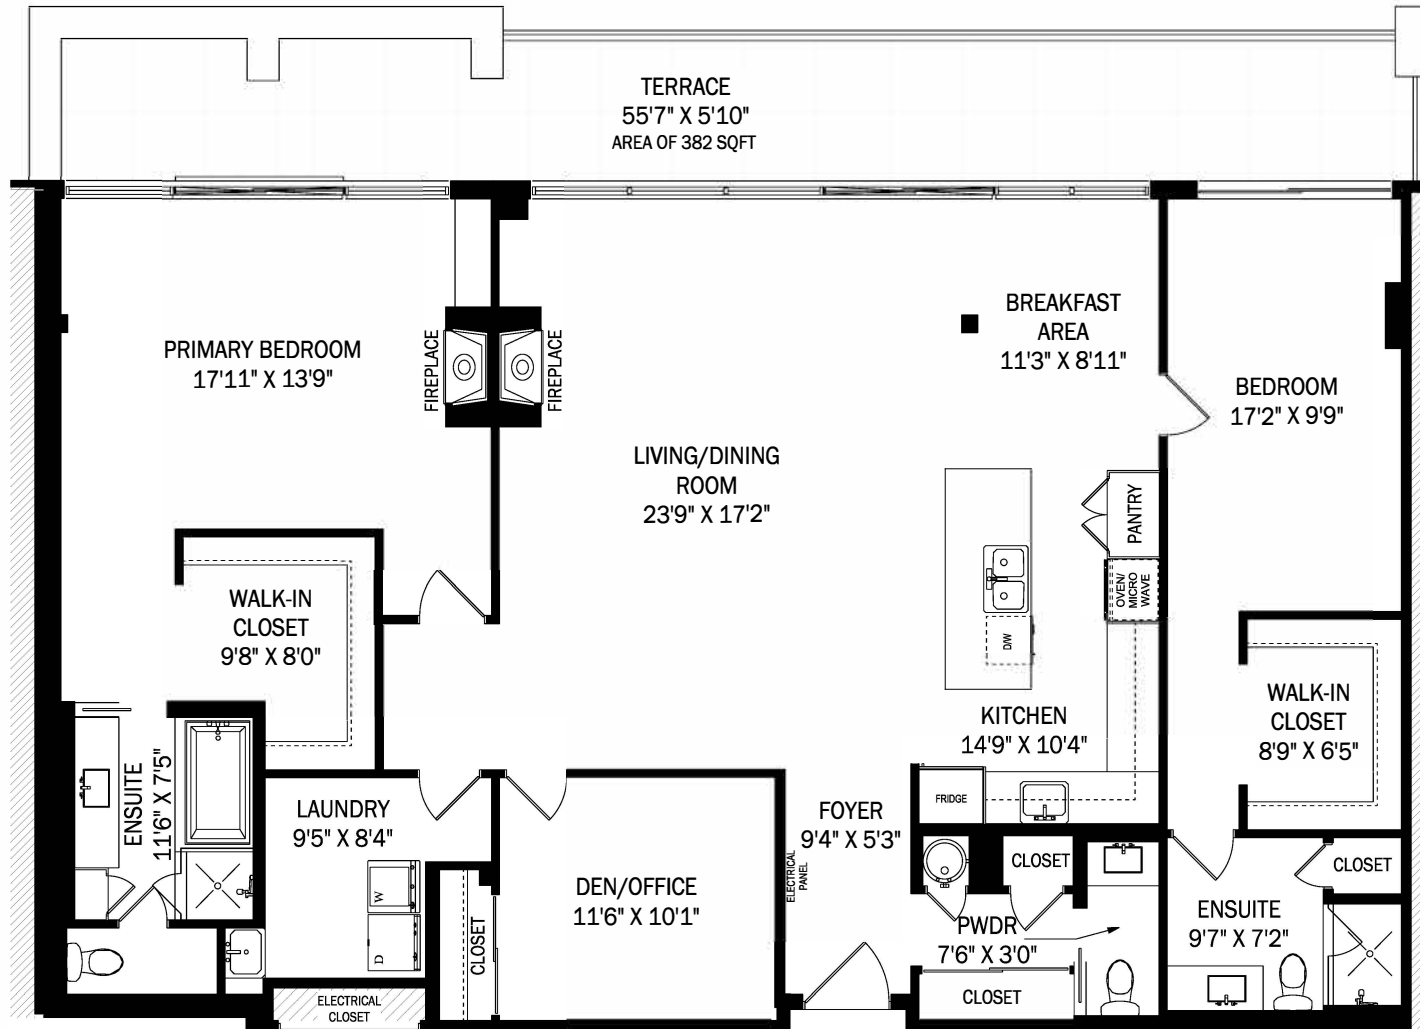

501-1 RAINSFORD ROAD, TORONTO

CEILING HEIGHT 9'0"

SUITE #501 - APPROX. 2007 SQUARE FEET